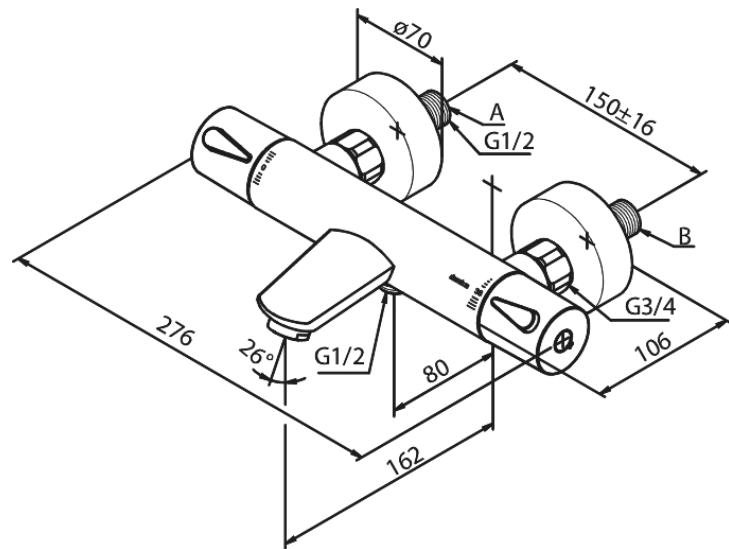

Silhouet

Thermostatic Bath/Shower Mixer

Article no.: 745005500
Finish: Graphite Grey PVD
Series: Silhouet

EAN no.: 5708516837367

FM Mattsson Denmark ApS
Hvidkærvej 48, 5250 Odense SV, DK-56416218

+45 88 33 00 34 damixa-international@fmmattssongroup.com